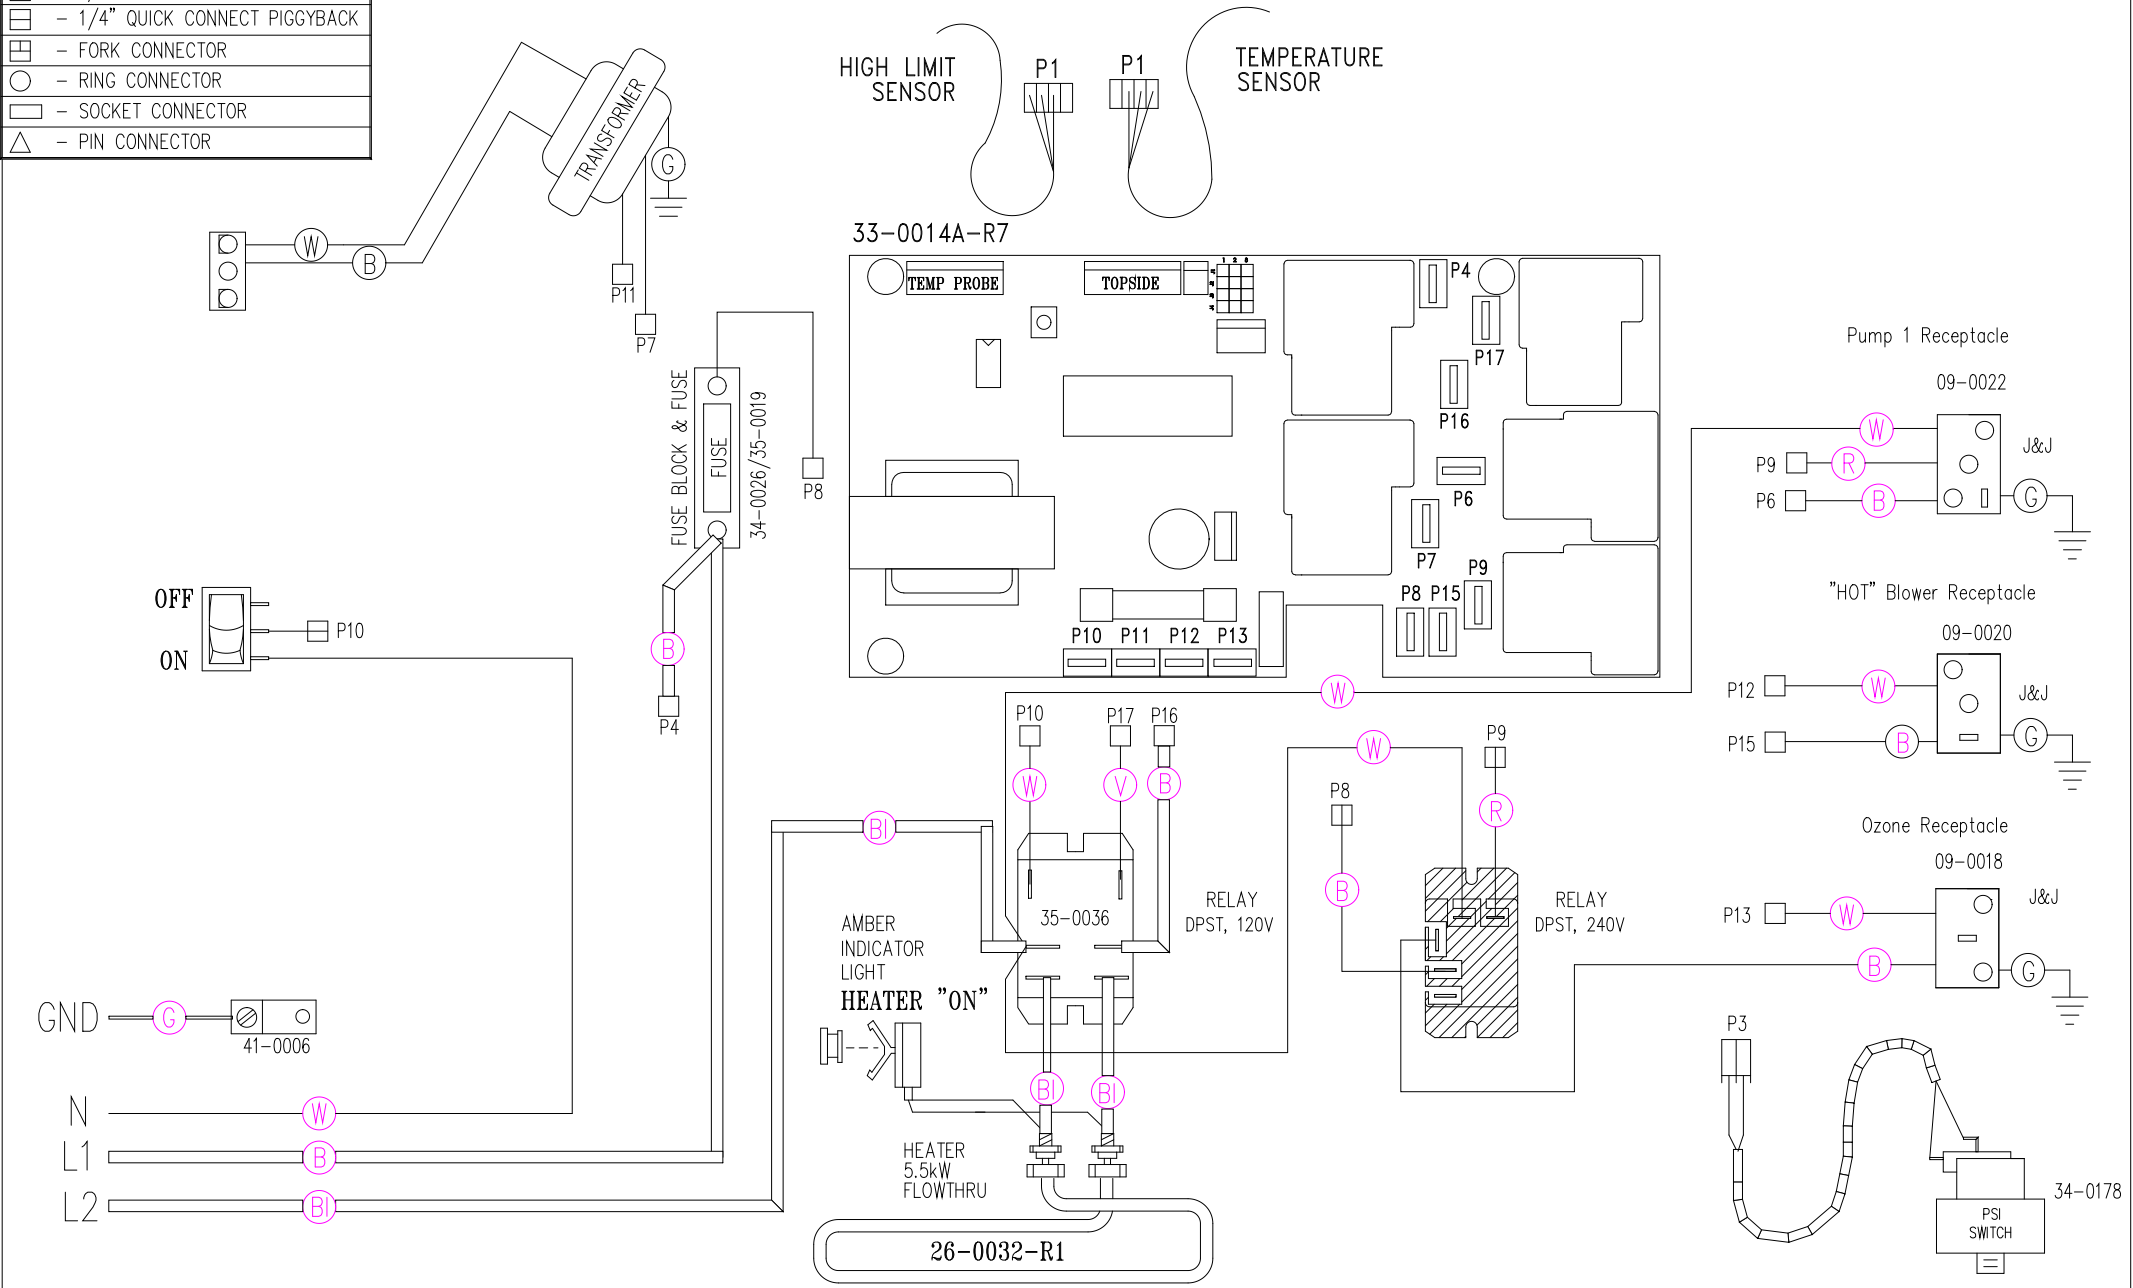

LEGEND	
	- 1/4" QUICK CONNECT
	- 1/4" QUICK CONNECT PIGGYBACK
	- FORK CONNECTOR
	- RING CONNECTOR
	- SOCKET CONNECTOR
	- PIN CONNECTOR

HYDRO-QUIP
CORONA, CA (909) 273-7575

Approved By:

Dwg. No.
E203A0-K0QY

Drawn
BH

Rev
18

Sheet Metal:
65-0189

Date
07.01.02

Diagram No.
4109J

Wire Color Code

B - Black	G - Green
Br - Brown	Bl - Blue
R - Red	V - Violet
O - Orange	W - White
Y - Yellow	Gr - Gray